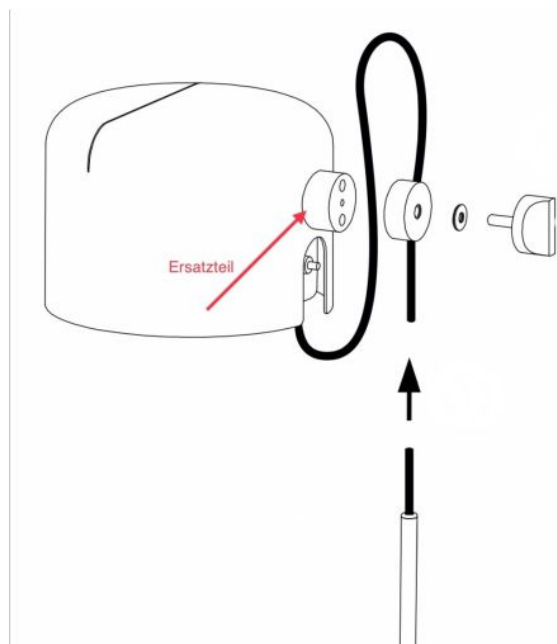

Oluce

Replacement lamp head mounting for Coupé 3321

Technical details

Kraj produkcji	 Włochy
Producent	Oluce
tworzywo	poliwęglan

Opis

This original spare part is suitable for the Oluce Coupé 3321 floor lamp and replaces the fixing shown on the lamp head of the floor lamp.