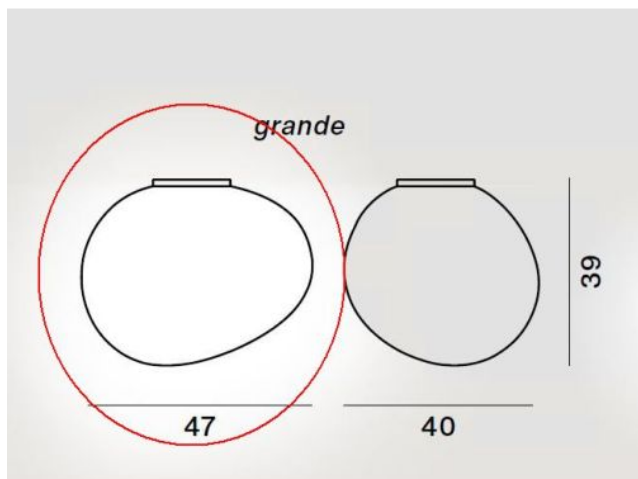

Foscarini

Gregg Grande Soffitto Replacement Glass

Technical details

Kraj produkcji	 Włochy
Producent	Foscarini
tworzywo	szkło
kolor	biały
Dimensions	H 40 cm B 39 cm L 47 cm

Opis

This Foscarini Gregg Midi replacement glass in white satin is an original replacement glass from the Italian manufacturer suitable for the Foscarini Gregg Grande Soffitto ceiling lamp.