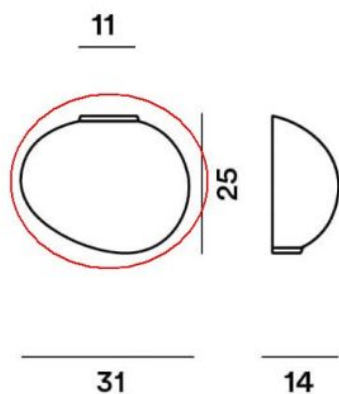

Foscarini

Gregg Parete Media Semi 1 Replacement Glass

Technical details

Kraj produkcji	 Włochy
Producent	Foscarini
tworzywo	szkło
kolor	biały
Dimensions	H 25 cm B 14 cm L 31 cm

Opis

This Foscarini Gregg replacement glass in white satin is an original replacement glass from the Italian manufacturer suitable for the Foscarini Gregg Parete Media Semi 1 wall light.