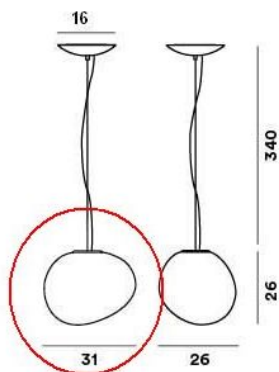

Foscarini

Gregg Sospensione Media Replacement Glass E-27

Technical details

Kraj produkcji	 Włochy
Producent	Foscarini
tworzywo	szkło
kolor	biały
Dimensions	H 26 cm B 26 cm L 31 cm

Opis

This Foscarini Gregg replacement glass from the year of manufacture 2018 is an original replacement glass in white satin suitable for the version with E-27 socket of the Foscarini Gregg Sospensione Media pendant lamp.