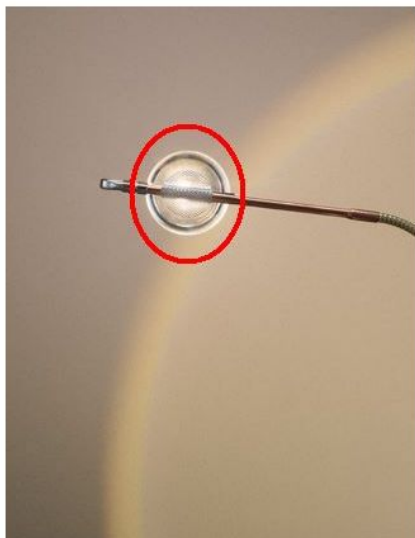

Catellani & Smith

EC Lens 32 mm

Technical details

Kraj produkcji	 Włochy
Producent	Catellani & Smith
tworzywo	aluminium, metal
Średnica w cm	32
napięcie przydatność	230 - 240 Volt
Dimensions	Ø 32 cm

Opis

This replacement lens with a diameter of 32 mm is an original spare part suitable for the Wa Wa and Jackie O lamps by Catellani & Smith. Delivery includes mounting bracket and glare shield.