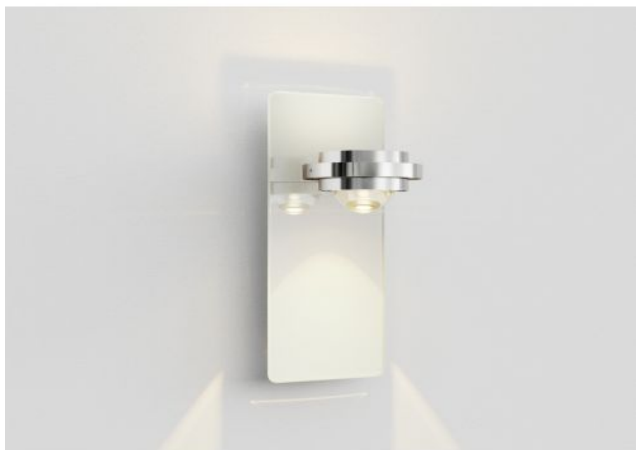

## Ocular Wall Lamp Glass LED Series

## Technical details

<b>Kraj produkcji</b>	 Niemcy
<b>Producent</b>	Licht im Raum
<b>Projektant</b>	Licht im Raum
<b>rok</b>	2023
<b>Stopień ochrony / Stopień ochrony IP</b>	IP20
<b>Zawartość opakowania</b>	LED
<b>napięcie przydatność</b>	230 - 240 Volt
<b>tworzywo</b>	stal nierdzewna, szkło
<b>ściemnianie</b>	na miejscu z funkcją ściemniania
<b>LED</b>	łącznie
<b>Strumień świetlny w lm</b>	4.220
<b>Temperatura barwowa w stopniach Kelvina</b>	2.700 extra biała ciepła
<b>średnica obiektywu</b>	100 mm
<b>wydajność systemu</b>	1 x 22,3 Watt Downlight + 1 x 8,2 Watt Uplight
<b>Dimensions</b>	H 45 cm   B 20 cm

## Opis

The Licht im Raum Ocular Wall Lamp Glass LED Series 100 Master has a height of 45 cm and a swivelling lens with a diameter of 100 mm. Through the lens, the light is emitted homogeneously and focussed downwards. The Ocular lenses focus and control the light in a precise, glare-free manner, creating a superior quality of light. A particularly powerful LED with an output of 22.3 watts directs its light downwards through the lens, another LED with an output of 8.2 watts distributes light upwards.

The Ocular Wall Lamp Glass LED Series 100 Master is an LED wall lamp with a wall mounting made of glass. Its lamp head is made of polished stainless steel. The wall mounting is available in the colours white, anthracite, red and violet.