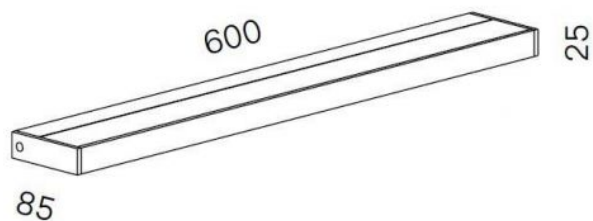

Serien Lighting

SML2 Wall 600 replacement glass

Raster

Technical details

Kraj produkcji

 Niemcy

Producent

Serien Lighting

tworzywo

szkło

Opis

The SML2 Wall 600 replacement glass raster is used as a lamp cover for the SML2 LED wall lamps by Serien Lighting. The light is largely dimmed by this lamp cover.