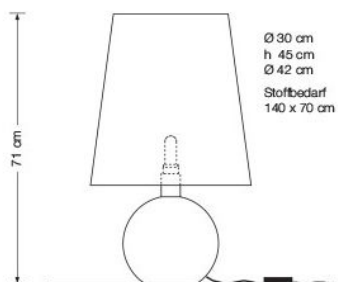

Florian Schulz

Ora 25 spare shade

Technical details

Kraj produkcji	 Niemcy
Producent	Florian Schulz
tworzywo	jedwab
kolor	biały
Średnica w cm	42
Dimensions	H 45 cm Ø 42 cm

Opis

The replacement shade for the Florian Schulz Ora 25 table lamp is made of white silk. The shade diameter is 42 cm (bottom) and 30 cm (top). The height of the replacement shade is 45 cm.