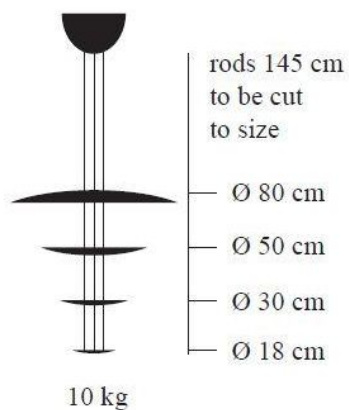

Catellani & Smith

Macchina della Luce rod set 145 cm

Oberfläche

- aluminium
- mosiądz

Technical details

Kraj produkcji	 Włochy
Producent	Catellani & Smith
Dimensions	L 145 cm

Opis

The Catellani and Smith Macchina della Luce rod set is a spare part for all Macchina della Luce pendant lamps. The rod set has a length of 145 cm and can be shortened if necessary. It is offered in the surfaces brass or aluminum. The rod set in brass can be used for Macchina lamps in gold / copper, the set in aluminum for Macchina lamps in silver.