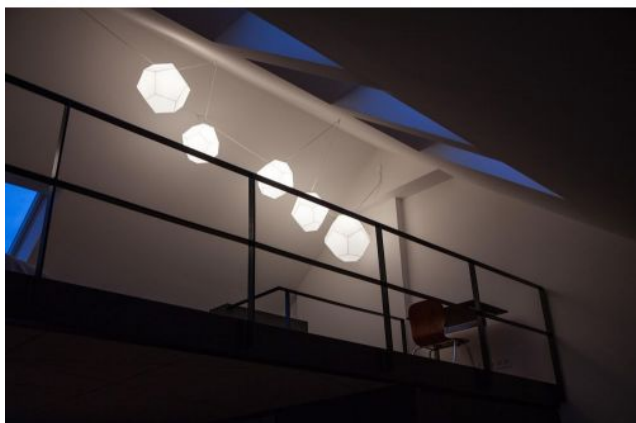

Lichtlauf

Casino

Durchmesser in cm

- 37
- 44
- 56

Technical details

Kraj produkcji	Niemcy
Producent	Lichtlauf
Projektant	Christoph Matthias
rok	2013
Stopień ochrony / Stopień ochrony IP	IP20
Zawartość opakowania	Leuchtmittel/ Bulb
napięcie przydatność	110 - 240 Volt
tworzywo	poliwęglan
powierzchnia	biały
kolor przewodu	przezroczysty
długość kabla	150 cm
Regulacja wysokości	wysokość ustalona
ściemnianie	na miejscu z funkcją ściemniania
Cokół / Oprawka	E27
Moc (maks. W)	70 Watt
wymiana żarówek:	na miejscu

Opis

The Lichtlauf Casino represents a geometric figure. A white dodecahedron as a luminous sculpture. The mild light of this lamp illuminates the room and creates a special lighting mood. The white pendant lamp is made of resistant and high-quality polycarbonate. The Lichtlauf Casino is available with a diameter of 37 cm, 44 cm or 56 cm. The Lichtlauf Casino can be mounted anywhere on the ceiling, regardless of the position of the power outlet. The V-shaped suspension on the transparent cable emphasises the dancing, floating character of the lamp. The Casino by Lichtlauf has an E27 socket and can be operated with conventional halogen bulbs as well as with LED retrofit bulbs.