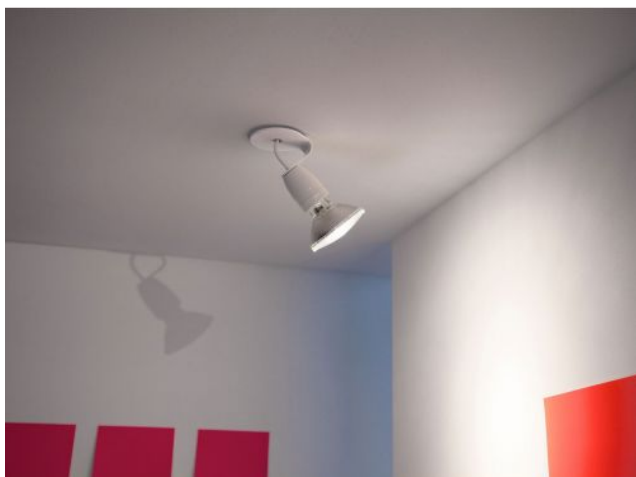

Lichtlauf

Spotzki Angular

Kabelfarbe

- szary
- czerwony
- biały

Technical details

Kraj produkcji	 Niemcy
Producent	Lichtlauf
Projektant	Christoph Matthias
rok	2009
Stopień ochrony / Stopień ochrony IP	IP20
napięcie przydatność	110 - 240 Volt
tworzywo	ceramiczny, metal
powierzchnia	biały
ściemnianie	na miejscu z funkcją ściemniania
Cokół / Oprawka	E27
Moc w watach	75 W
wymiana żarówek:	na miejscu
Żarówka w komplecie	nie

Opis

The Spotzki angular by the German lighting manufacturer Lichtlauf can be mounted as a wall or ceiling lamp. This white lamp has a 45 degree angled bracket made of white metal and illuminates walls or objects. The Lichtlauf Spotzki angular is rotatable by 180 degrees. This lamp is 16 cm high including bulb and has a diameter of 8.5 cm. The delivery of the light run lamp includes a surface-mounting box, which enables the rotatability of the lamp by 180 degrees. This lamp has a high-quality E27 ceramic socket and can be operated with reflector lamps. The ceramic socket is also suitable for other light sources with E27 base. The Spotzki angular by Lichtlauf is available in the cable colours white, red and grey. This lamp is also available as a vertical, straight version. Cables in special colours are also available on request. The lamp is delivered without bulbs.