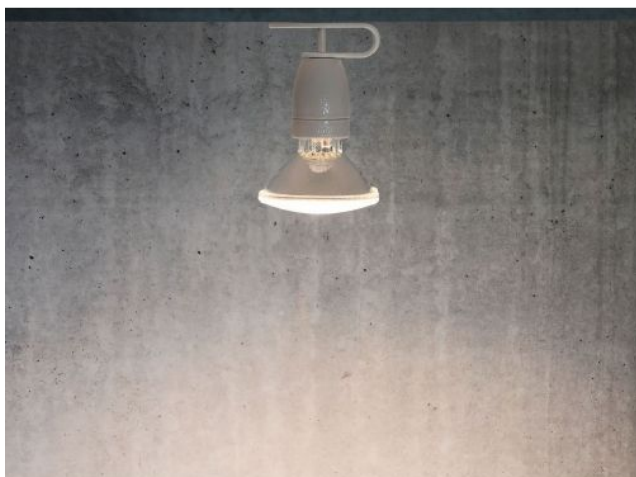

# Lichtlauf

### Kabelfarbe

- czerwony
- biały
- szary

### Opis

The Spotzki vertical by the German luminaire manufacturer Lichtlauf can be mounted as a wall or ceiling lamp. This white lamp has a holder made of white metal and emits its light directly downwards. The Lichtlauf Spotzki vertical can be rotated by 180 degrees. This lamp is 16 cm high and has a diameter of 8.5 cm. The delivery of the light run lamp includes a surface-mounting box, which enables the rotatability of the lamp by 180 degrees. This lamp has a high-quality E27 ceramic socket and can be operated with reflector lamps. The ceramic socket is also suitable for other light sources with E27 base. The Spotzki vertical by Lichtlauf is available in the cable colours white, red and grey. The Spotzki is also available as an angled version. Cables in special colours are also available on request. The lamp is delivered without bulbs.