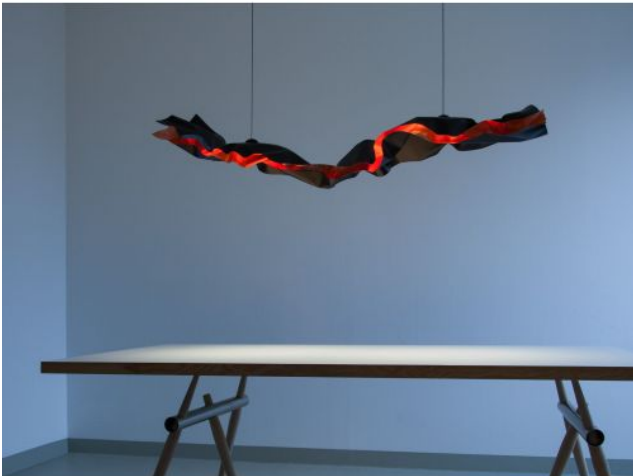

Lichtlauf

eNormajeane double 125

Oberfläche

- czarny / miedź
- biały
- biały / miedź

Technical details

Kraj produkcji	Niemcy
Producent	Lichtlauf
rok	2016
Stopień ochrony / Stopień ochrony IP	IP20
Zawartość opakowania	LED
napięcie przydatność	230 - 240 Volt
tworzywo	aluminium, stal
kolor przewodu	przezroczysty
długość kabla	200 cm
Regulacja wysokości	z regulacją wysokości
ściemnianie	ściemniałna kontroli faz przyciemniania
LED	Łącznie
Wskaźnik oddawania barw	90
Temperatura barwowa w stopniach Kelvina	3.000 biała ciepła
wymiana żarówek:	u producenta / w fabryce
wydajność systemu	2 x 12 Watt
wysokość całkowita	200 cm
Dimensions	H 22 cm | B 30 cm | L 125 cm

Opis

The eNormajeane double by Lichtlauf floats above the table like a dress in the wind above an underground shaft and emits powerful, soft light downwards and between the two layers of the lampshade, which is shaped into a volume, also reflected into the room. Between the two layers of the lampshade, an intense glow is created by multiple reflection. Copper, the colour contrast between the inside and outside creates the tension. Each lamp, individually shaped by hand, is unique. The eNormajeane double 125 by Lichtlauf is used wherever larger, long tables are to be complemented with a light sculpture. The lampshade made of two layers of aluminium is available in brown-black or white on the outer sides. The inner sides of the lampshade are hand-applied with copper leaf meta or in white. The two integrated LEDs, each with an output of 12 watts, have a colour temperature of 3,000 Kelvin warm white. The light of the integrated LEDs of this dimmable lamp is characterised by a very good colour rendering with a high colour rendering index of Ra 90. The lampshade of the eNormajeane double is 125 cm long, 30 cm wide and approx. 22 cm high. Due to the handcrafted manufacturing process, there may be irregularities in the leaf-finished surface. The total height of the lamp is max. 200 cm, the rectangular ceiling suspension is 70 cm long, 5 cm wide and 3 cm high. The height adjustment of the eNormajeane double 125 is made directly on the two wire ropes with which the lamp is suspended from the ceiling. The eNormajeane double 125 by Lichtlauf is also available with a 160 cm long lampshade.