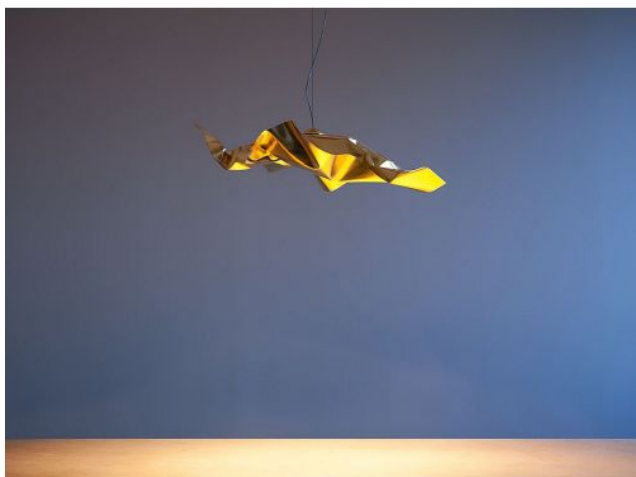

Lichtlauf

Normajeane Lusso

Oberfläche

- miedź
- srebro
- złoto

Version

- ściemniałne z przecinanym fazowo ściemniaczem
- nie ściemniałne

Technical details

Kraj produkcji	Niemcy
Producent	Lichtlauf
rok	2015
Stopień ochrony / Stopień ochrony IP	IP20
Zawartość opakowania	LED
napięcie przydatność	230 - 240 Volt
tworzywo	aluminium
kolor przewodu	przezroczysty
długość kabla	200 cm
Regulacja wysokości	z regulacją wysokości
Moc w watach	12 W
LED	łącznie
Wskaźnik oddawania barw	90
Temperatura barwowa w stopniach Kelvina	3.000 biała ciepła
wymiana żarówek:	u producenta / w fabryce
Dimensions	H 12 cm | B 40 cm | L 40 cm

Opis

Like a dress in the updraft above an underground shaft, the Normajeane Lusso by Lichtlauf floats above the table and sends powerful, soft light downwards. The shade of this pendant lamp is available in gold, copper and silver. Each lamp is individually formed by hand and unique. The top and bottom of the aluminium lampshade are optionally available hand-applied with gold, silver or copper leaf. The integrated LED with an output of 12 watts has a colour temperature of 3,000 Kelvin warm white. The light of the integrated LED is characterised by very good colour rendering with a high colour rendering index of Ra 90. The lampshade of the Normajeane Lusso is 40 cm wide, 40 cm long and 12 cm high. Due to the handcrafted manufacturing process, there may be irregularities in the leaf-finished surface. This pendant lamp has a 200 cm long transparent cable, which can be shortened if necessary. The height adjustment is made directly on the wire cable. The Normajeane Lusso by Lichtlauf is available as a dimmable or non-dimmable version. On request, this lamp is also available with other pendant lengths.