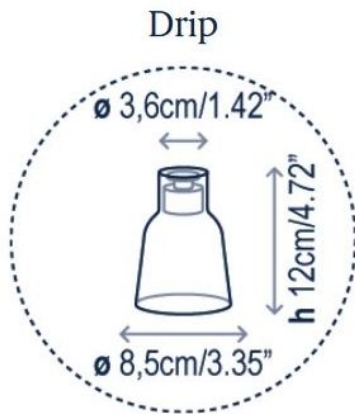

Bover

Drip spare glass

Farbe

- niebieski
- zielony
- biel matowa
- przezroczysty
- opal

Technical details

Kraj produkcji	 Niemcy
Producent	Bover
Projektant	Christophe Mathieu
tworzywo	poliwęglan, szkło borokrzemowe
Średnica w cm	9
Dimensions	H 12 cm Ø 9 cm

Opis

The Bover Drip replacement glass has a height of 12 cm and a diameter of 8.5 cm at the widest point. It is offered in the colours transparent, matt white, green, blue and opal. The opal glass is made of polycarbonate, all others of borosilicate glass. This spare part is suitable for all Drip lamps by Bover.