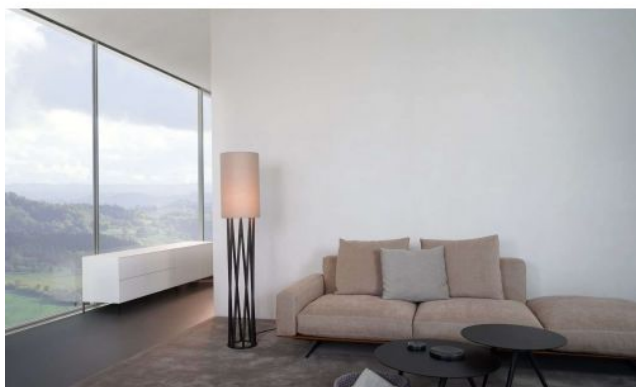

### Schirmfarbe

- szary
- biały

### Opis

The total height of the floor lamp Maigrau Linn High Oblique Oak Smoked is 160 cm. The lamp base made of oak round rods in combination with a base ring made of powder-coated steel is complemented by a textile lamp shade that surrounds the light source. The Maigrau Linn High can be dimmed continuously via a foot dimmer on the 280 cm long supply cable. The rubber cable can be integrated into the wooden frame so that it is not visible from the outside. This floor lamp has an E27 socket and can be operated with an LED retrofit. The diffuse, glare-free light is emitted through the textile lamp shade.

The lamp shade of the Maigrau Linn High has a diameter of 31 cm and is 53 cm high. The steel base of the Maigrau Linn High has a diameter of 25 cm. The Linn High Oblique is available in the shade colours white and bronze grey. The lamp frame of this lamp is in oak smoked. The lamp is also offered with a lamp frame in natural oak. On request, the lamp shade is also available in felt with an acoustic, sound-absorbing effect.