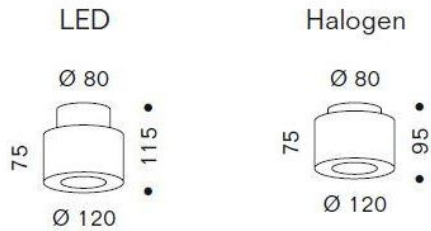

### Technical details

<b>Kraj produkcji</b>	 Niemcy
<b>Producent</b>	Serien Lighting
<b>Projektant</b>	next space
<b>tworzywo</b>	pianka ceramiczna
<b>Średnica w cm</b>	12
<b>Dimensions</b>	H 7,5 cm   Ø 12 cm

### Opis

The Serien Lighting Reef replacement shade is made of high-quality, white ceramic foam. The replacement shade is suitable for all Reef lamps by Serien Lighting. This spare part has a diameter of 12 cm and a height of 7.5 cm. The scope of delivery includes two screws and a retaining plate with which the shade is attached to the lamp.