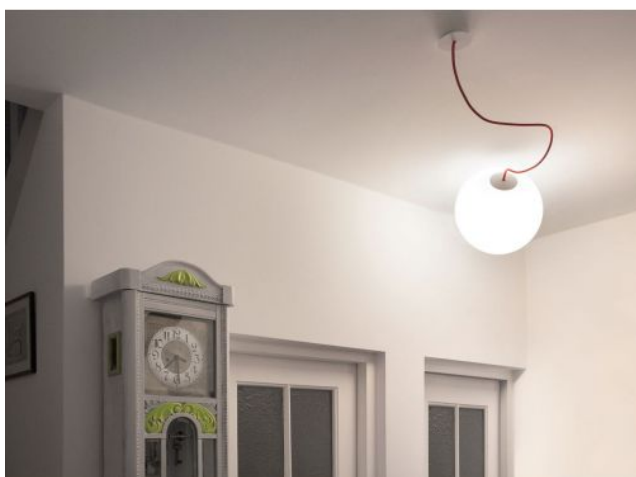

Lichtlauf

UpLight

Durchmesser in cm

- 50
- 40
- 30

Kabelfarbe

- biały
- szary
- czerwony

Technical details

Kraj produkcji	 Niemcy
producent	Lichtlauf
projektant	Christoph Matthias
rok	2012
ochrona	IP20
zakres dostawy	Leuchtmittel/ Bulb
napięcie przydatność	110 - 240 Volt
tworzywo	polietylen, tekstylny
powierzchnia	biały
długość kabla	120 cm
ściemnianie	na miejscu z funkcją ściemniania
pedestał/wersja	E27
Moc (maks. W)	70 Watt
wymiana żarówek:	na miejscu

Opis

The Lichtlauf UpLight is an unusual lamp for mounting on a ceiling or wall within a radius of approx. 1 m around a power outlet. The white hollow sphere made of resistant and high-quality polyethylene is available in three different diameters, the textile cable in three different colours. The Lichtlauf UpLight can be positioned very freely, thanks to the diverse mounting options, this spherical luminaire is a wall or ceiling luminaire as well as a pendant lamp. Wherever uniform, soft light is to illuminate the room, this lamp is ideally placed. If you combine several lamps with different diameters, small individual light objects are created. The UpLight by Lichtlauf has an E27 ceramic socket and can be operated with conventional halogen bulbs as well as with LED retrofit bulbs. This lamp is available with a diameter of 30 cm, 40 cm or 50 cm. The textile 1.2 m long cable is optionally available in white, red or grey. With the enclosed accessories (including canopy, ceiling bracket and wire rope), the lamp can be mounted on the wall as well as on the ceiling. The textile cable is also available in other colours and lengths on request.