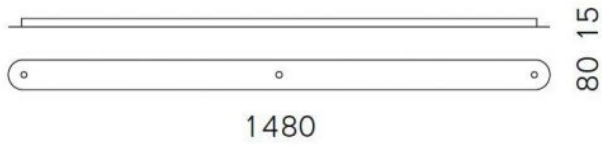

### Oberfläche

- szczotkowanego aluminium
- Aluminium polerowane
- czarny
- biały

### Technical details

<b>Kraj produkcji</b>	 Niemcy
<b>Producent</b>	Serien Lighting
<b>Projektant</b>	Serien Lighting
<b>tworzywo</b>	aluminium
<b>Dimensions</b>	H 2 cm   B 8 cm   L 148 cm

### Opis

With the Serien Lighting canopy profile 3, three pendant lamps can be connected together and mounted on a single power supply. This makes it possible to install two single pendant lamps together. Only a single power connection is required. The canopy profile 3 is available in brushed aluminum, polished aluminum, black or white painted finishes. This accessory has a length of 148 cm and a width of 8 cm. The height is 1.5 cm.