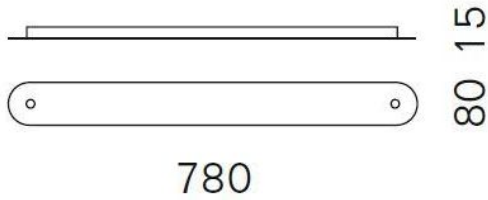

Serien Lighting

Canopy profile 2

Oberfläche

- szczotkowanego aluminium
- Aluminium polerowane
- czarny
- biały

Technical details

Kraj produkcji	 Niemcy
Producent	Serien Lighting
Projektant	Serien Lighting
tworzywo	aluminium
Dimensions	H 2 cm B 8 cm L 78 cm

Opis

The Serien Lighting canopy profile 2 is used to connect two pendant lamps and plug them into a single power supply. In this way, two single pendant lights can be installed together. Only a single ceiling outlet with power supply is required. The canopy profile 2 is available in the following finishes: brushed aluminum, polished aluminum, black or white painted. It is 78 cm long and 8 cm wide. Its height is 1.5 cm.