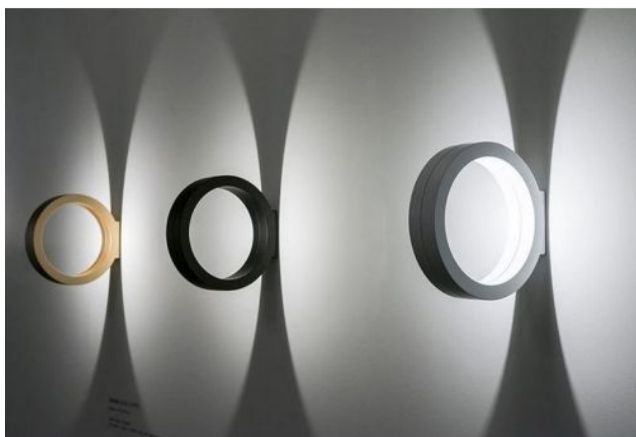

## Assolo wall and ceiling lamp

### Oberfläche

- czarny
- złoto
- biały

## Opis

The Cini & Nils Assolo wall and ceiling lamp can be mounted vertically, horizontally or in a row. Its ring has a diameter of 20 cm. The light is emitted by an integrated LED on the inside and reflected from there, thus indirectly illuminating both the lamp itself and the surroundings. This creates a play of light and shadow on the wall or ceiling. The lamp is available in white, black and gold matt. The Assolo wall and ceiling lamp is offered in two versions: non-dimmable and dimmable on site with a trailing edge phase dimmer. The on site dimmable version can also be dimmed with an optionally available Casambi module using a smartphone/tablet via Bluetooth. An LED with a colour temperature of 2,800 Kelvin warm white is included as a light source. On request, this lamp is also available with a round wall plate with a diameter of 9.2 cm, which can be used to cover flush boxes.