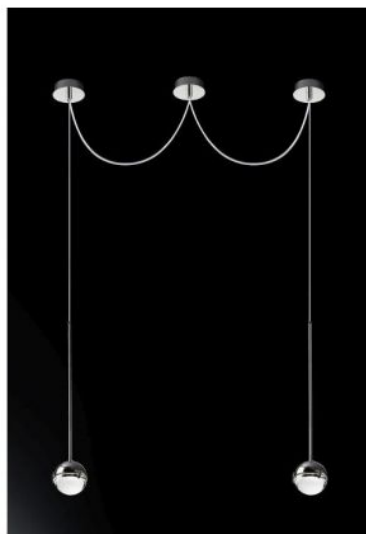

Cini & Nils

Convivio pendant lamp 2-lights LED

Oberfläche

- chrom
- czarny

Technical details

Kraj produkcji	 Włochy
Producent	Cini & Nils
Projektant	Luta Bettonica
Projektant 2	Mario Melocchi
rok	2005
Stopień ochrony / Stopień ochrony IP	IP20
Zawartość opakowania	LED
napięcie przydatność	230 - 240 Volt
Średnica w cm	11
tworzywo	aluminium, mosiądz, stal, szkło
długość kabla	385 cm
Regulacja wysokości	wysokość ustalona
ściemnianie	ściemnialna kontroli faz przyciemniania
LED	łącznie
Wskaźnik oddawania barw	92
Temperatura barwowa w stopniach Kelvina	2.800 biała ciepła
baldachim Wymiary	14 cm
wydajność systemu	2 x 13 Watt
Całkowity strumień świetlny w lm	2.600
Dimensions	H 65 cm Ø 11 cm

Opis

The Cini & Nils Convivio pendant lamp 2-lights LED emits its light directly downwards, whereby the light is bundled by transparent glass lenses. This creates a distinctive, clear illumination. The 2-lights pendant lamp has a decentralised canopy, so that the lamp can be installed independently of the power supply. In addition, it is also possible to choose any distance between the two pendulums during installation.

The Convivio pendant lamp is available in black matt and chrome finish. Two LEDs are integrated as light sources, which can be dimmed on site with a trailing edge phase dimmer. With an optionally available Casambi module, the light can also be dimmed via Bluetooth with the Casambi app by smartphone / tablet. On request, the pendant lamp can be supplied with an already integrated Casambi module. The cable length can be set individually by the installation.