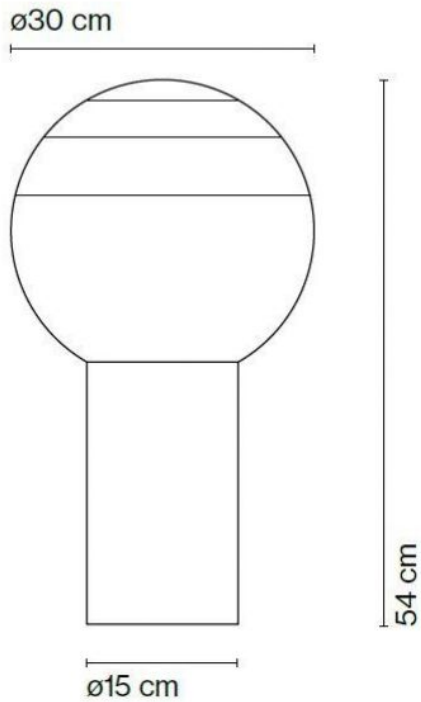

Dipping Light M

Marset

Dipping Light M replacement glass

Oberfläche

- bursztyn
- niebieski
- zielony
- różowy
- biały

Technical details

Kraj produkcji	 Hiszpania
Producent	Marset
Projektant	Jordi Canudas
tworzywo	szkło
Średnica w cm	30
Dimensions	Ø 30 cm

Opis

The Marset Dipping Light M replacement glass is a spare part for the Dipping Light M table lamp. This spare glass has a diameter of 30 cm and is available in blue, off white, amber, green and pink. Each version has several layers of colour. The Dipping Light M replacement glass is made of mouth-blown glass.