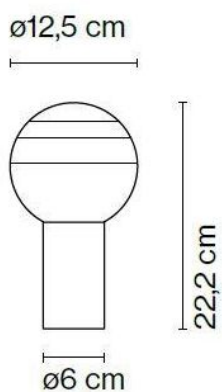

Dipping Light

Technical details

Kraj produkcji	 Hiszpania
Producent	Marset
Projektant	Jordi Canudas
tworzywo	szkło
Średnica w cm	13
Dimensions	Ø 13 cm

Marset

Dipping Light replacement glass

Oberfläche

- bursztyn
- niebieski
- zielony
- różowy
- biały

Opis

The Marset Dipping Light replacement glass is made of mouth-blown glass. It is available in off white, blue, green, amber and pink. The replacement glass has a diameter of 12.5 cm and has several layers of colour in each version. This is a spare part for the Dipping Light table lamp from Marset.