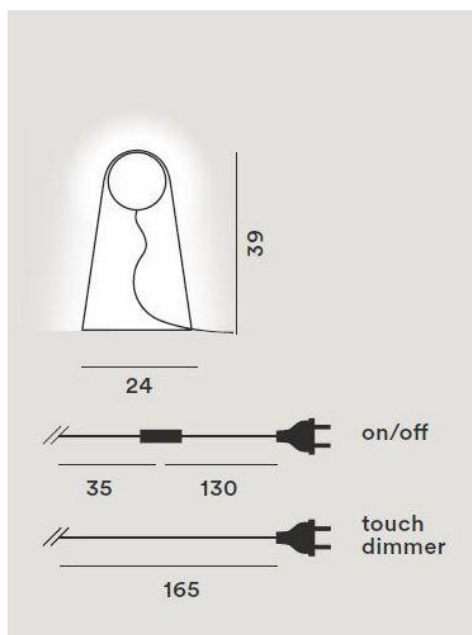

Foscarini

Satellight Tavolo external glass

Technical details

Kraj produkcji

Producent

Foscarini

Projektant

Eugeni Quitllet

tworzywo

szkło

powierzchnia

przezroczysty

Średnica w cm

24

Dimensions

H 39 cm | Ø 24 cm

Opis

The Foscarini Satellight Tavolo external glass is a spare part for the Satellight table lamp. The cone-shaped, transparent spare part is made of mouth-blown glass and has a height of 39 cm as well as a diameter of 24 cm at its lowest point.