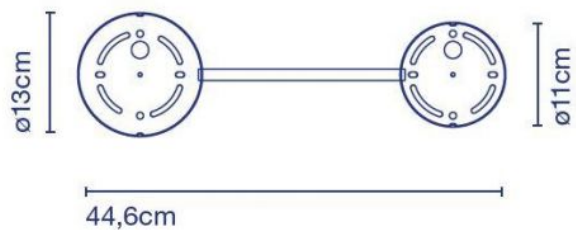

Marset

Accessories C2 Ginger

Technical details

Kraj produkcji	 Hiszpania
Producent	Marset
Projektant	Joan Gaspar
powierzchnia	czarny
tworzywo	metal
napięcie przydatność	230 - 240 Volt
Dimensions	L 45 cm

Opis

The Marset accessory C2 Ginger is used to connect a lamp Ginger 32 C and a lamp Ginger 42 C to each other and to connect them together to a power supply. The wall lamp accessories are made of painted metal. In addition to these accessories, a version is also available to connect a Ginger 32 C, 42 C and 60 C lamp to a single power connection.