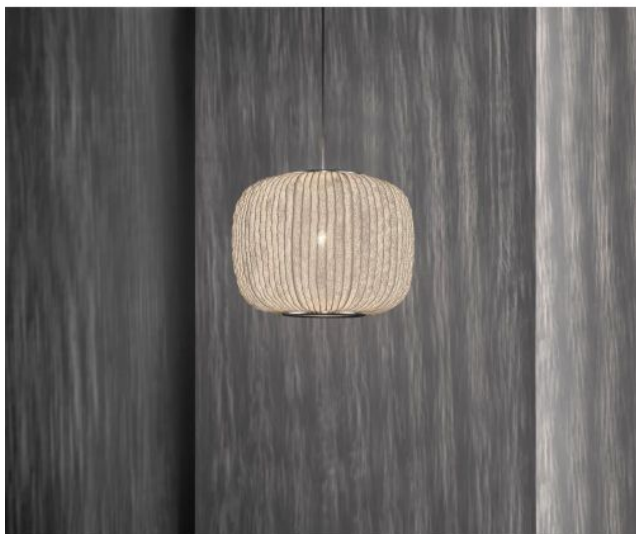

Arturo_Alvarez

Coral Sea

Oberfläche

- szary
- biały

Version

- E27
- LED

Technical details

Kraj produkcji	 Hiszpania
Producent	Arturo_Alvarez
Projektant	Arturo Alvarez
Stopień ochrony / Stopień ochrony IP	IP20
Zawartość opakowania	Leuchtmittel/ Bulb
napięcie przydatność	230 - 240 Volt
Średnica w cm	35
tworzywo	stal, stal nierdzewna
kolor przewodu	przezroczysty
Regulacja wysokości	wysokość ustalona
ściemnianie	na miejscu z funkcją ściemniania
wysokość całkowita	150 cm
Dimensions	H 25 cm Ø 35 cm

Opis

The Arturo Alvarez Coral Sea COSE04 pendant lamp consists of a metal base structure and a painted lamp shade stretched over it. The Coral Reef has a transparent cable and is offered in the surfaces white and grey. On request, the lamp is also available in taupe and beige. This pendant lamp is on request also available with a black cable. The Arturo Alvarez Coral Sea pendant lamp is available as an E27 and a LED version. The E27 version has an E27 socket and is operated with a replaceable LED retrofit. The LED version of the Arturo Alvarez Coral Galaxea has an integrated LED with a colour temperature of 2,700 Kelvin extra warm white. On request the LED version of this lamp is also available with a colour temperature of 3.000 kelvin warm white. A DALI dimmable version of the LED version is also available on request. The lamp shade is 25 cm high and has a diameter of 35 cm. The total height of this pendant lamp is 150 cm.