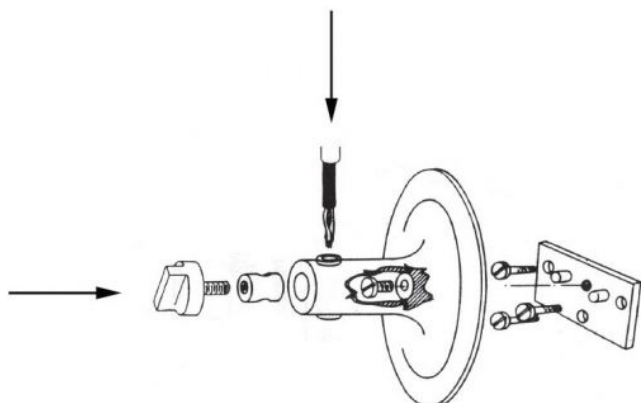

Oluce

Coupe 1158 wall mount

Technical details

Kraj produkcji

Producent

Oluce

Opis

The Oluce Coupé 1158 wall mount is a spare part for the Coupé 1158 Wall Lamp. Included is the complete wall bracket. The wall bracket is available in black or white. If you like to order this article, please specify the colour of the desired wall bracket under the item Order Review in the field Order Comment.