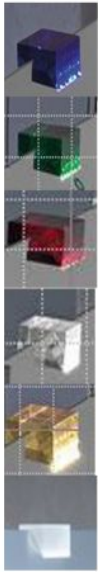

Escale CL2 replacement glass cubes

Ersatz-Glaswürfel

colours
Farben

blue
blau

green
grün

red
rot

transparent
transparent

yellow
gelb

white
weiß

Escale

CL2 replacement glass cube

Farbe

- żółty
- przezroczysty
- biały
- zielony
- niebieski
- czerwony

Technical details

Kraj produkcji	 Niemcy
Producent	Escale
tworzywo	szkło

Opis

The Escale CL2 spare glass cubes are spare parts for the CL2 pendant lamp. There are replacement glass cubes in the following colours: transparent, yellow, red, blue, green and white (matt).

The glass cubes can be used not only as spare parts, but also to spice up a lamp with its own colour combinations of the cubes.