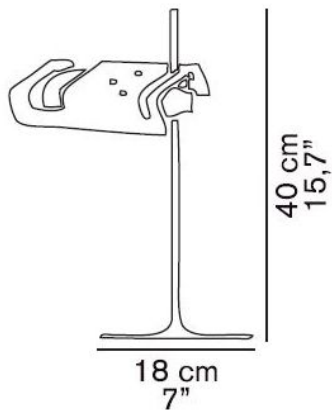

291

Oluce

Spider 291 replacement base

Oberfläche

- czarny
- biały

Technical details

Kraj produkcji Włochy
Producent Oluce

Opis

The Oluce Spider 291 replacement base is a replacement base for Spider 291. Two surfaces are on offer.