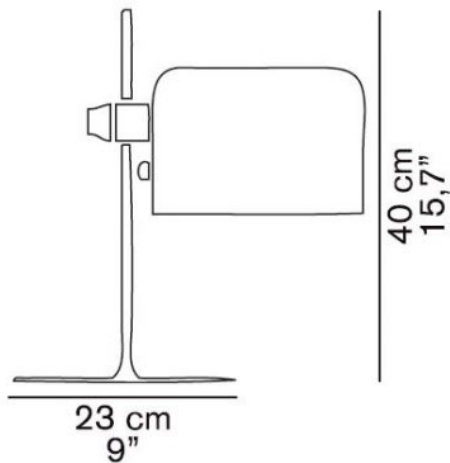

2202

Oluce

Replacement lamp base for Coupe 2202 or Spider 3319

Oberfläche

- czarny
- biały

Technical details

Kraj produkcji  Włochy
Producent Oluce

Opis

The Oluce replacement lamp base for Coupé 2202 and Spider 3319 is a replacement lamp base for Coupé 2202 or Spider 3319. It is on offer in the surfaces black and white.