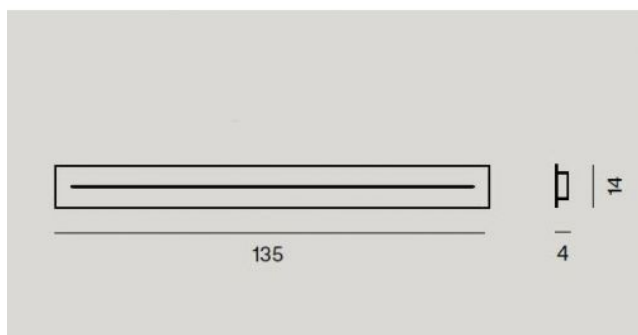

Foscarini

Elongated multi-canopy 135 cm

Technical details

Kraj produkcji	 Włochy
Producent	Foscarini
powierzchnia	biały
tworzywo	metal
Dimensions	H 4 cm B 14 cm L 135 cm

Opis

The Foscarini elongated multi-canopy 135 cm is an elongated canopy, to which you can hang several lights. The surface of the canopy is white, it is made of painted metal. The canopy has a length of 135 cm, a width of 14 cm and a height of 4 cm. The multi-canopy is suitable for these light families: Foscarini Aplomb, Caboche, Caiigo, Chouchin, Gregg, Havana, Maki, New Buds, Plass, Rituals, Tartan, Tite and Tress.