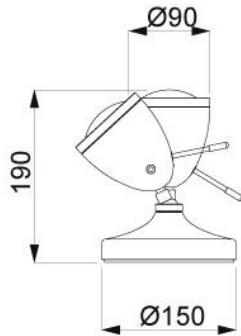

less'n'more

Ylux LED Chip

Farbtemperatur in Kelvin

- 2.700 extra biała ciepła
- 4.000 biały

Technical details

Kraj produkcji	 Niemcy
Producent	less'n'more
Projektant	less'n'more

Opis

The less'n'more Ylux LED Chip is a spare part for all Ylux lights like the Ylux Table Light or the Ylux Ceiling Light. It has a colour temperature of 2,700 Kelvin.