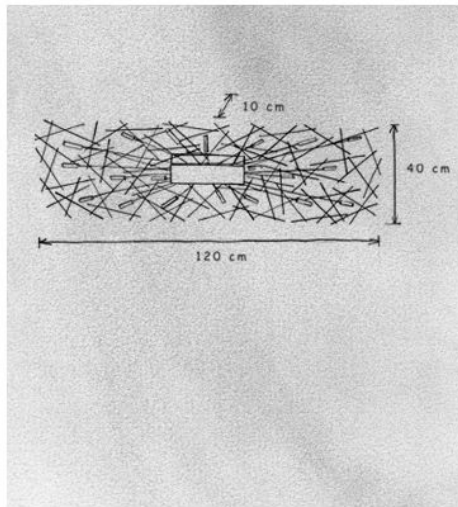

Escale

Capito replacement glass

Technical details

Kraj produkcji	 Niemcy
Producent	Escale
Projektant	Mosru Mohiuddin

Opis

The Escale Capito replacement glass is a substitute for the glass of the Capito ceiling or wall light.