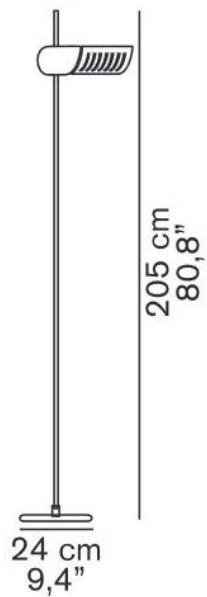

626

Oluce

Colombo Renal Reflector

Technical details

Kraj produkcji

 Włochy

Producent

Oluce

Opis

The Renal Reflector is a kidney-shaped reflector for some Oluce Lamps. It can be used for the Colombo 626, 885 and 761.