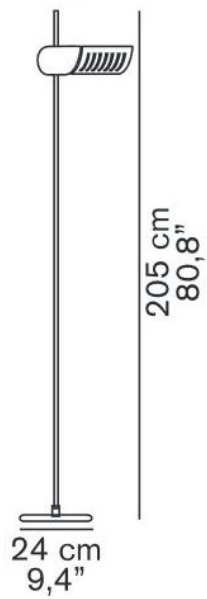

626

Oluce

Renal lateral

Technical details

Kraj produkcji Włochy
Producent Oluce

Opis

The Oluce Renal lateral is a renal cover of several lamps of Oluce. It can be used for Dim 333 as well as the Colombo 626, 885 and 761.