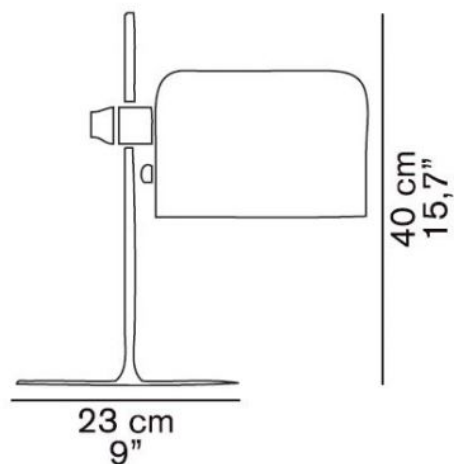

2202

Oluce

**Replacement table lamp stem
Coupé and Spider with cable**

Technical details

Kraj produkcji	 Włochy
Producent	Oluce
tworzywo	metal
powierzchnia	chrom

Opis

This chrome-plated original spare stem with cable is suitable for the Oluce Coupé 2202 and the Oluce Spider 291. There is also a spare stem without cable.