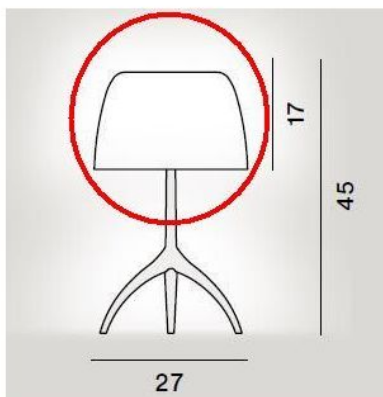

Foscarini

Lumiere 05 Tavolo Grande - Replacement Glass E27 from Year 2022

Oberfläche

- ciepły biały
- wiśnia
- biały

Technical details

| | |
|------------------------|--|
| Kraj produkcji |  Włochy |
| Producent | Foscarini |
| tworzywo | szkło |
| Średnica w cm | 27 |
| Cokół / Oprawka | E27 |
| Dimensions | H 17 cm Ø 27 cm |

Opis

This Foscarini original spare part replaces the existing glass of the Foscarini Lumiere 05 Tavolo Grande **with E-27 Socket (produced by Foscarini from the year 2022 and later)**. This replacement glass is 17 cm high and has a diameter of 27 cm. This replacement glass is available in white, warm white (bianco caldo) and red.