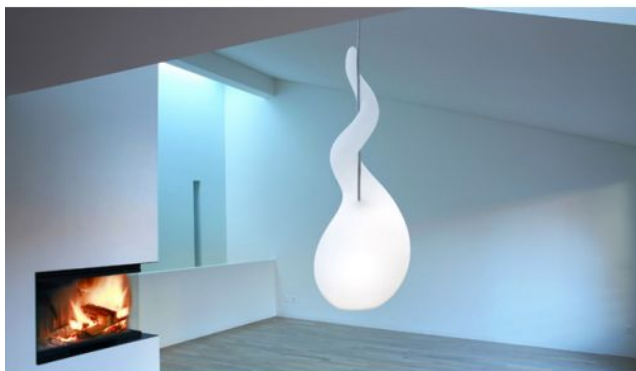

Next

Alien Pendel XL

Kabelfarbe

- czerwony
- srebrny

Technical details

Kraj produkcji

Producent

Projektant

150 Watt

2.135

2.800 biała ciepła

światło pokoju

H 111 cm | Ø 41 cm

Opis

The Next Alien XL Pendant with 111 cm height, is the larger of two exceptional pendant lamps in this collection. Being organically shaped it elegantly adapts to a rope like an alien creature. It provides a pleasant atmosphere to every room by radiating its soft light. The cable can be delivered either in red or silver. The Alien XL pendant is height adjustable until 300 cm. The diffuser cap is supplied in red and white, so that it can be exchanged as required.