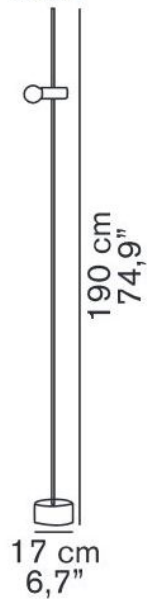

387

Oluce

Agnoli 387 Little Stem at reflector

Technical details

Kraj produkcji

Producent

Oluce

Opis

The Oluce Agnoli 387 Little Stem at reflector is a spare part for Agnoli 387. This stem is integrated on the lamp's head and is used to adjust the head.