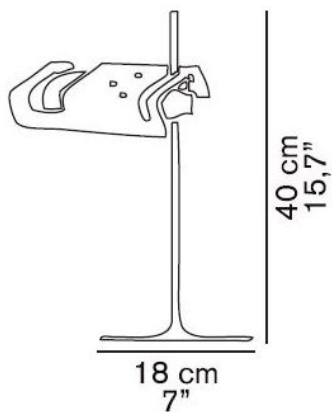

291

Oluce

**Replacement table lamp stem
Coupé and Spider with cable**

Technical details

Kraj produkcji	 Włochy
Producent	Oluce
tworzywo	metal
powierzchnia	chrom

Opis

This chrome-plated original spare stem with cable is suitable for the Oluce Coupé 2202 and the Oluce Spider 291. There is also a spare stem without cable.