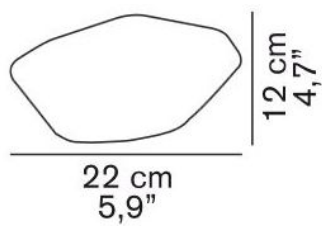

202

Oluce

**Stone of Glass replacement Dimmer
Transparent 40/160 W**

Technical details

Kraj produkcji  Włochy
Producent Oluce

Opis

The Oluce Stone of Glass Replacement Dimmer Transparent 40/160 W is an exchange dimmer for Stone of Glass 202, 203 and 204.