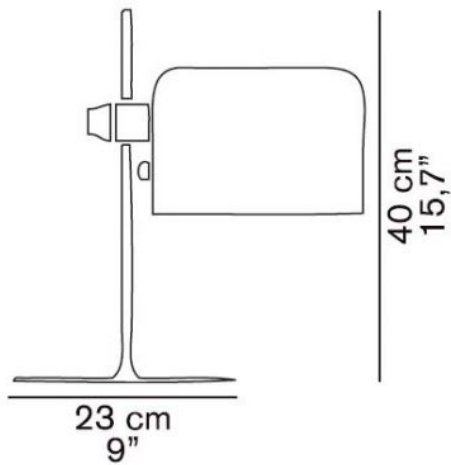

2202

Oluce

Coupé 2202 and 3321 replacement reflector

Technical details

Kraj produkcji Włochy
Producent Oluce

Opis

The Oluce Coupé 2202 and 3321 replacement reflector is a exchange reflector for the Coupé 2202 and 3321. This reflector is available in black or white. When ordering, please specify the desired surface finish under the item Order Review in the field Order Comment.