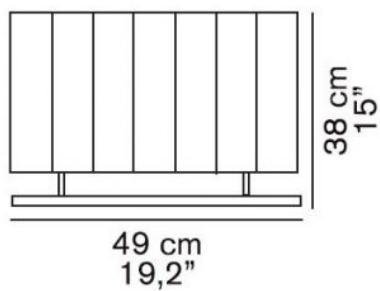

217

Technical details

Kraj produkcji

 Włochy

Producent

Oluce

Oluce

Pin Stripe 217 and 417 replacement diffuser glass

Farbe

- czarny
- biały

Opis

The Oluce Pin Stripe 217 and 417 replacement diffuser glass is a replacement glass for Pin Stripe 217 and 417.