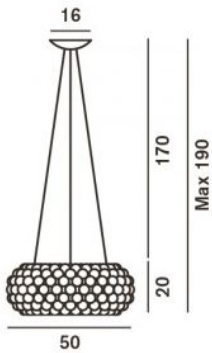

Foscarini

Caboche Sospensione LED Interior glass media

Technical details

Kraj produkcji Włochy
Producent Foscarini

Opis

The interior glass/the inner diffuser of Caboche Sospensione LED is suitable for Caboche Sospensione Media LED pendant lamp with a diameter of 50 cm.