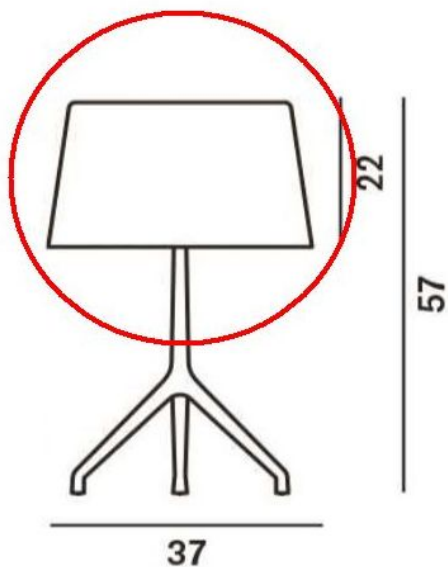

Foscarini

Lumiere XXL Replacement - Glass

Farbe

- biały
- szary

Technical details

Kraj produkcji	 Włochy
Producent	Foscarini
tworzywo	szkło
Średnica w cm	37
Dimensions	H 22 cm Ø 37 cm

Opis

This Foscarini original spare part replaces the existing glass of both the Foscarini Lumiere XXL Lettura (Floor Lamp) and the Foscarini Lumiere XXL (table lamp). The glass is available in white and and grey. This replacement glass is available in grey and white and is 22 cm high with a diameter of 37 cm.