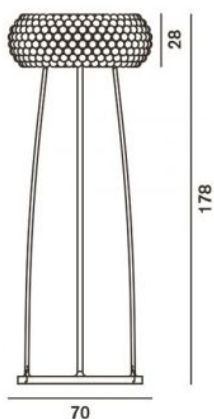

Foscarini

Caboche Interior glass grande

Technical details

Kraj produkcji  Włochy
Producent Foscarini

Opis

The interior glass/the inner diffuser of Caboche Grande is available for Caboche Terra Grande and Caboche Sospensione Grande. It can only be used for the halogen versions.