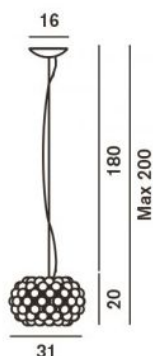

Foscarini

Caboche Sospensione - Inner Glass- piccola

Technical details

Kraj produkcji

 Włochy

Producent

Foscarini

Opis

This interior glass/the inner diffuser of Caboche Sospensione can only be used for the Caboche Sospensione Piccola pendant lamp with a diameter of 31 cm.