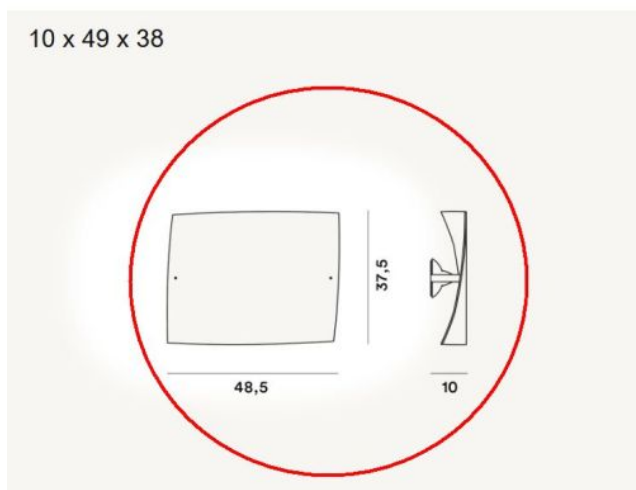

Foscarini

Folio Grande - Replacement Glass

Technical details

Kraj produkcji	 Włochy
Producent	Foscarini
tworzywo	szkło
kolor dyfuzor	biały
Głębokość w cm	10
Dimensions	H 38 cm B 49 cm

Opis

This Foscarini original spare part replaces the existing glass of both the Foscarini Folio Grande wall light and the Foscarini Folio Grande ceiling light. The hand-blown glass is available in white. This replacement glass is 49 cm wide, 38 cm high and 10 cm deep.