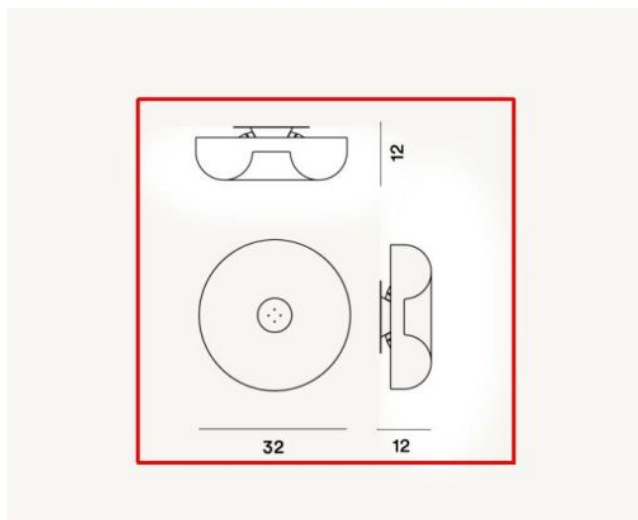

### Technical details

<b>Kraj produkcji</b>	 Włochy
<b>Producent</b>	Foscarini
<b>tworzywo</b>	szkło
<b>powierzchnia</b>	biały
<b>Średnica w cm</b>	32
<b>Dimensions</b>	H 12 cm   Ø 32 cm

### Opis

This Foscarini original replacement glass is a spare part of the for the Foscarini Circus Piccola Soffitto wall/ceiling lamp. The replacement glass has a diameter of 32 cm and is 12 cm high. The replacement glass is available in white.